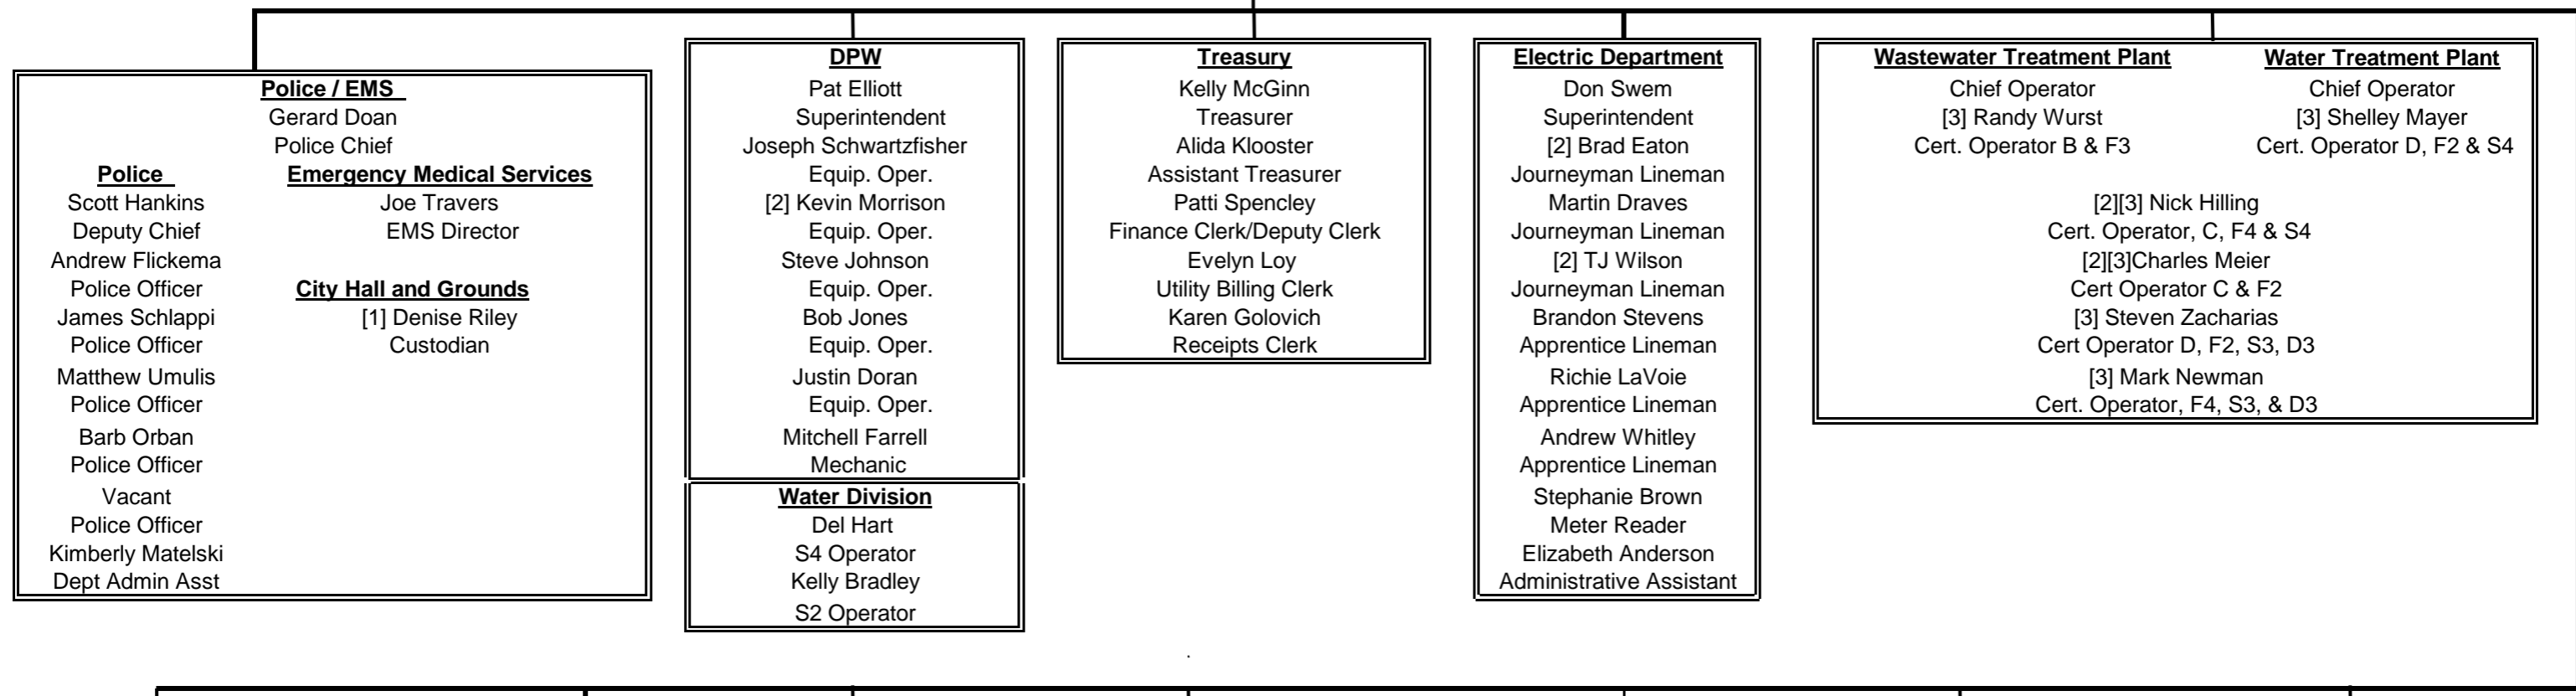

CITIZENS OF CHARLEVOIX

City Council
Luther Kurtz Mayor
Shane Cole Deputy Mayor
Greg Bryan
Janet Kalbfell
Leon Perron
Aaron Hagen
Tom Oleksy

Assessor
Deb Chavez
City Assessor

Manager
Mark Heydlauff City Manager
Linda Weller Exec. Assistant
[1] Patty DeRosia HR Assistant

Attorney
Scott Howard
City Attorney